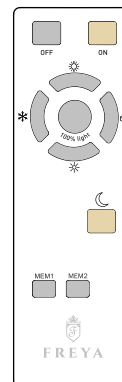

# INSTRUCTION

**MODEL:** FR6999-CL-75-W  
CHANDELIER

Picture 1

Picture 2

Picture 3

Picture 4

MAX 80W  
6000 LUMEN

FREYA-LIGHT.COM