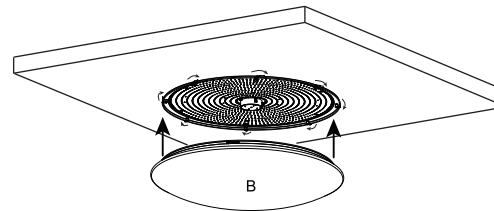

# INSTRUCTION

**MODEL:** FR6999-CL-75-W  
CHANDELIER

Picture 1

Picture 2

Picture 3

Picture 4

MAX 80W  
6000 LUMEN

FREYA-LIGHT.COM