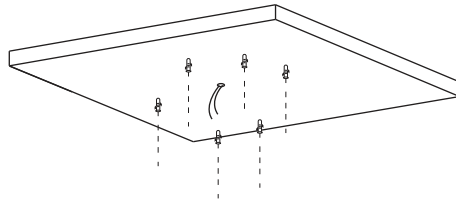

# INSTRUCTION

**MODEL:** FR6999-CL-75-W  
CHANDELIER

Picture 1

Picture 2

Picture 3

Picture 4

MAX 80W  
6000 LUMEN

FREYA-LIGHT.COM