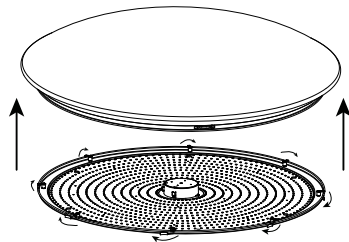

# INSTRUCTION

**MODEL:** FR6999-CL-75-W  
CHANDELIER

Picture 1

Picture 2

Picture 3

Picture 4

MAX 80W  
6000 LUMEN

FREYA-LIGHT.COM