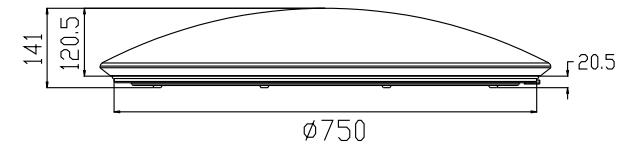

# INSTRUCTION

**MODEL:** FR6999-CL-75-W  
CHANDELIER

Picture 1

Picture 2

Picture 3

Picture 4

MAX 80W  
6000 LUMEN

FREYA-LIGHT.COM