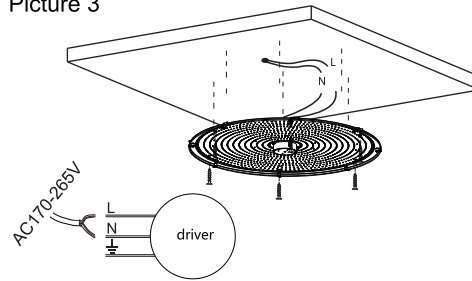

# INSTRUCTION

**MODEL:** FR6999-CL-75-W  
CHANDELIER

Picture 1

Picture 2

Picture 3

Picture 4

MAX 80W  
6000 LUMEN

FREYA-LIGHT.COM