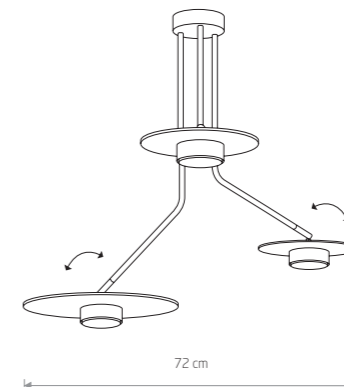

MINIMAL 9375

MINIMAL
wood, painted steel, solid brass

- 9375
- 2xE27, max 40W

MINIMAL
wood, painted steel

- 9377
- 1xG9, max 10W

DISK 7644

DISK
painted steel, plywood

- 7643
- 2xGX53, max 8W

DISK
painted steel, plywood

- 7644
- 3xGX53, max 8W

DISK
painted steel, plywood

- 7645
- 1xGX53, max 8W