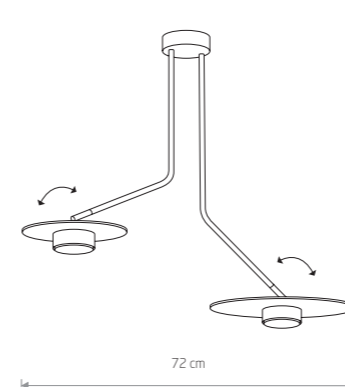

MINIMAL 9375

MINIMAL
wood, painted steel, solid brass

- 9375
- 2xE27, max 40W

MINIMAL
wood, painted steel

- 9377
- 1xG9, max 10W

DISK 7644

DISK
painted steel, plywood

- 7643
- 2xGX53, max 8W

DISK
painted steel, plywood

- 7644
- 3xGX53, max 8W

DISK
painted steel, plywood

- 7645
- 1xGX53, max 8W