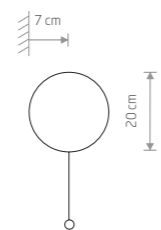

MINIMAL 9375

MINIMAL
wood, painted steel, solid brass

- 9375
- 2xE27, max 40W

MINIMAL
wood, painted steel

- 9377
- 1xG9, max 10W

DISK 7644

DISK
painted steel, plywood

- 7643
- 2xGX53, max 8W

DISK
painted steel, plywood

- 7644
- 3xGX53, max 8W

DISK
painted steel, plywood

- 7645
- 1xGX53, max 8W