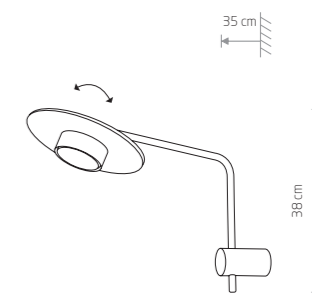

MINIMAL 9375

MINIMAL
wood, painted steel, solid brass

- 9375
- 2xE27, max 40W

MINIMAL
wood, painted steel

- 9377
- 1xG9, max 10W

DISK 7644

DISK
painted steel, plywood

- 7643
- 2xGX53, max 8W

DISK
painted steel, plywood

- 7644
- 3xGX53, max 8W

DISK
painted steel, plywood

- 7645
- 1xGX53, max 8W