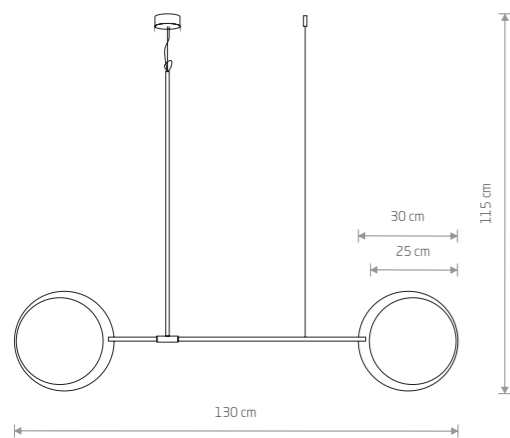

MINIMAL 9375

MINIMAL
wood, painted steel, solid brass

- 9375
- 2xE27, max 40W

MINIMAL
wood, painted steel

- 9377
- 1xG9, max 10W

DISK 7644

DISK
painted steel, plywood

- 7643
- 2xGX53, max 8W

DISK
painted steel, plywood

- 7644
- 3xGX53, max 8W

DISK
painted steel, plywood

- 7645
- 1xGX53, max 8W