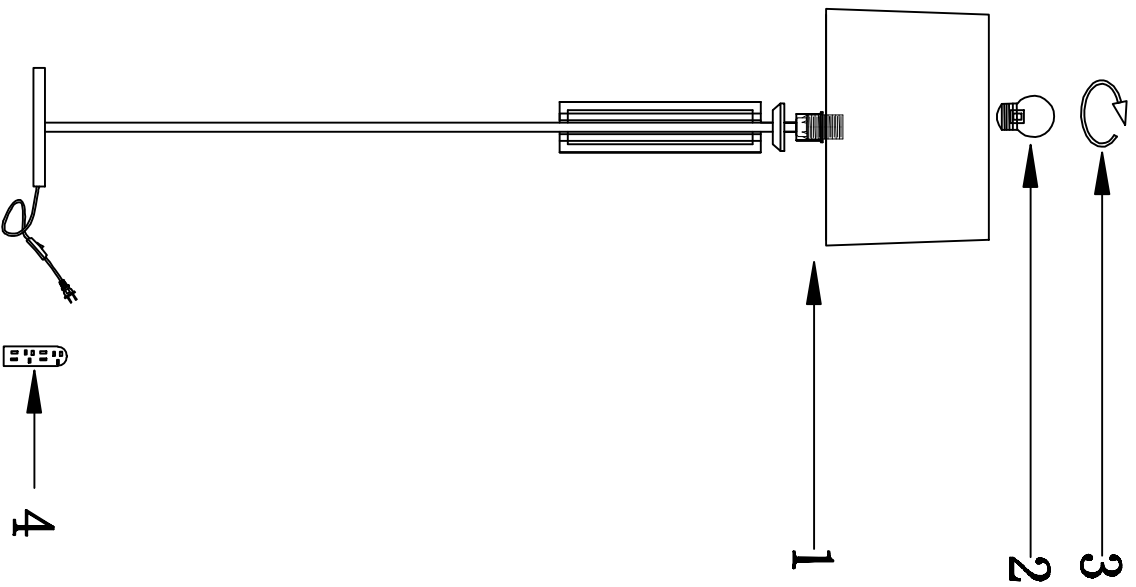

## MODEL: 4401/FL

### Safety precautions:

1. The power do not exceed the prescribed range (rated voltage AC220-240V 50Hz).
2. Please cut off the power supply while replacing the light source and other maintenance operation.
3. The plate fixed on the ceiling must be able to withstand the weight more than 3 times of the object.
4. After installation is complete, check the glass tight or not? If it is damaged, it should be replaced immediately.