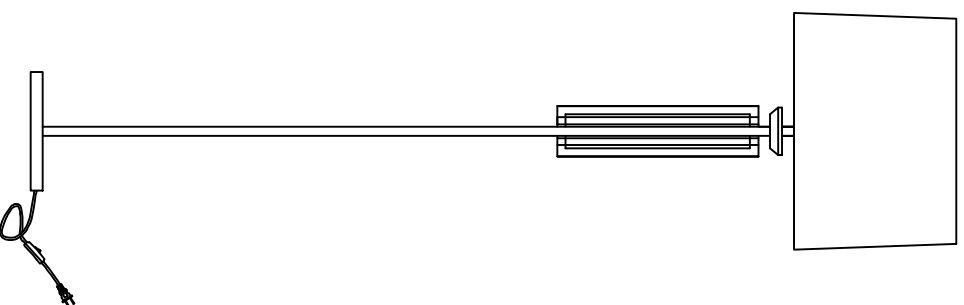

## MODEL: 4401/FL

### Safety precautions:

1. The power do not exceed the prescribed range (rated voltage AC220-240V 50Hz).
2. Please cut off the power supply while replacing the light source and other maintenance operation.
3. The plate fixed on the ceiling must be able to withstand the weight more than 3 times of the object.
4. After installation is complete, check the glass tight or not? If it is damaged, it should be replaced immediately.