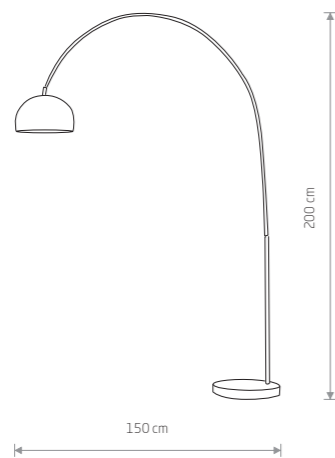

COSMO 4917

**COSMO**

brushed stainless steel, marble

3382

1xE27, max 60W

chrome plated steel, marble

4917

1xE27, max 60W

COSMO 3382