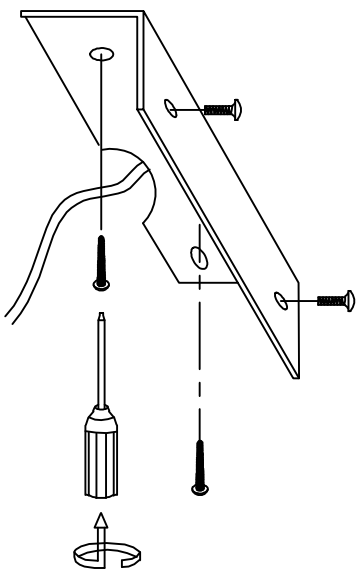

1

2

3

MODEL: 4332/A

**Safety precautions:**

1. The power do not exceed the prescribed range (rated voltage AC220-240V 50Hz).
2. Please cut off the power supply while replacing the light source and other maintenance operation .
3. The plate fixed on the ceiling must be able to withstand the weight more than 3 times of the object.
4. After installation is complete, check the glass right or not? If it is damaged, it should be replaced immediately.