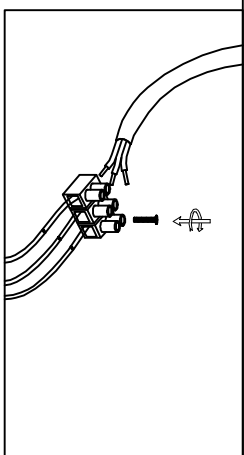

1

2

3

MODEL: 4332/A

**Safety precautions:**

1. The power do not exceed the prescribed range (rated voltage AC220-240V 50Hz).
2. Please cut off the power supply while replacing the light source and other maintenance operation .
3. The plate fixed on the ceiling must be able to withstand the weight more than 3 times of the object.
4. After installation is complete, check the glass right or not? If it is damaged, it should be replaced immediately.