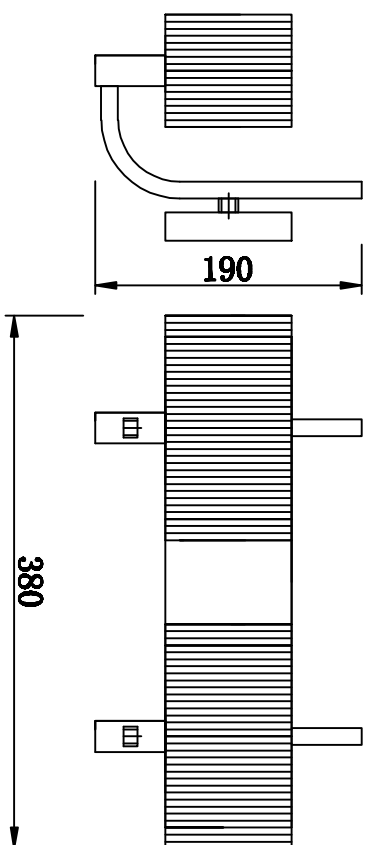

1

2

3

MODEL: 4332/A

**Safety precautions:**

1. The power do not exceed the prescribed range (rated voltage AC220-240V 50Hz).
2. Please cut off the power supply while replacing the light source and other maintenance operation .
3. The plate fixed on the ceiling must be able to withstand the weight more than 3 times of the object.
4. After installation is complete, check the glass right or not? If it is damaged, it should be replaced immediately.