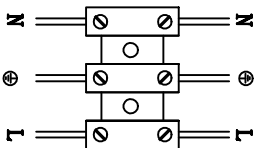

1

2

3

MODEL: 4332/A

**Safety precautions:**

1. The power do not exceed the prescribed range (rated voltage AC220-240V 50Hz).
2. Please cut off the power supply while replacing the light source and other maintenance operation .
3. The plate fixed on the ceiling must be able to withstand the weight more than 3 times of the object.
4. After installation is complete, check the glass right or not? If it is damaged, it should be replaced immediately.