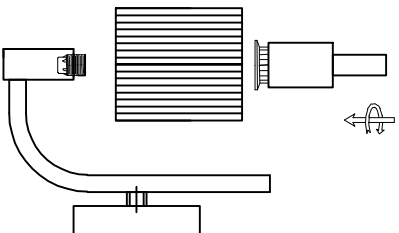

1

2

3

MODEL: 4332/A

**Safety precautions:**

1. The power do not exceed the prescribed range (rated voltage AC220-240V 50Hz).
2. Please cut off the power supply while replacing the light source and other maintenance operation .
3. The plate fixed on the ceiling must be able to withstand the weight more than 3 times of the object.
4. After installation is complete, check the glass right or not? If it is damaged, it should be replaced immediately.